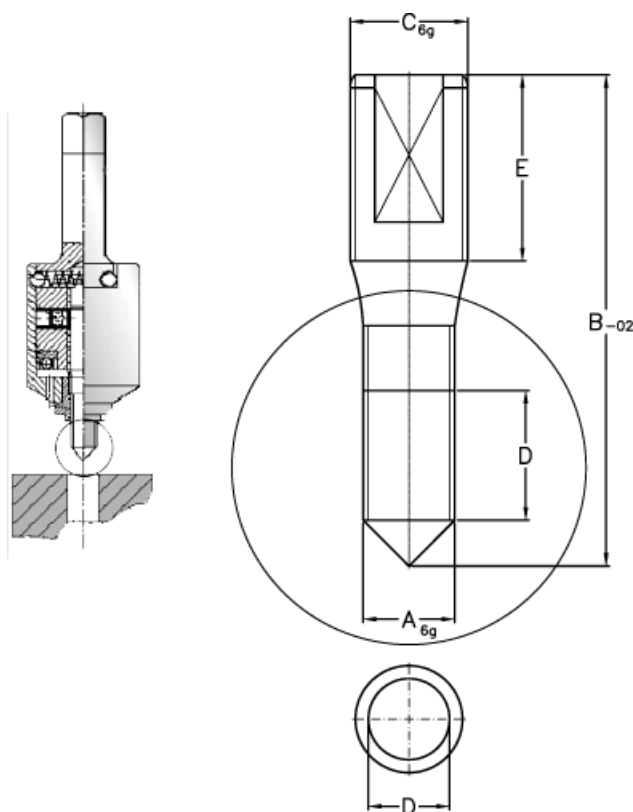

Article number: 12620000200700

Description: Threaded pin 620 000 200.700  
For M20

## Measures

A = M20  
B = 109.0  
C = M22  
D = 48.0  
E = 37